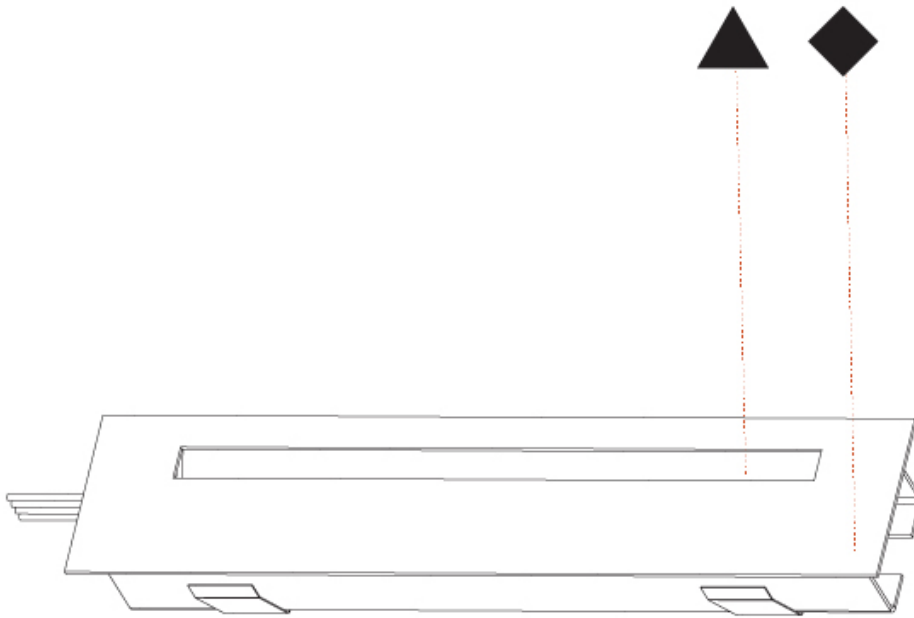

DELIGHT STRING STEP RECESSED

A35700-

PROJECT _____

TYPE _____

SPECIFIER _____

QUANTITY _____

DATE _____